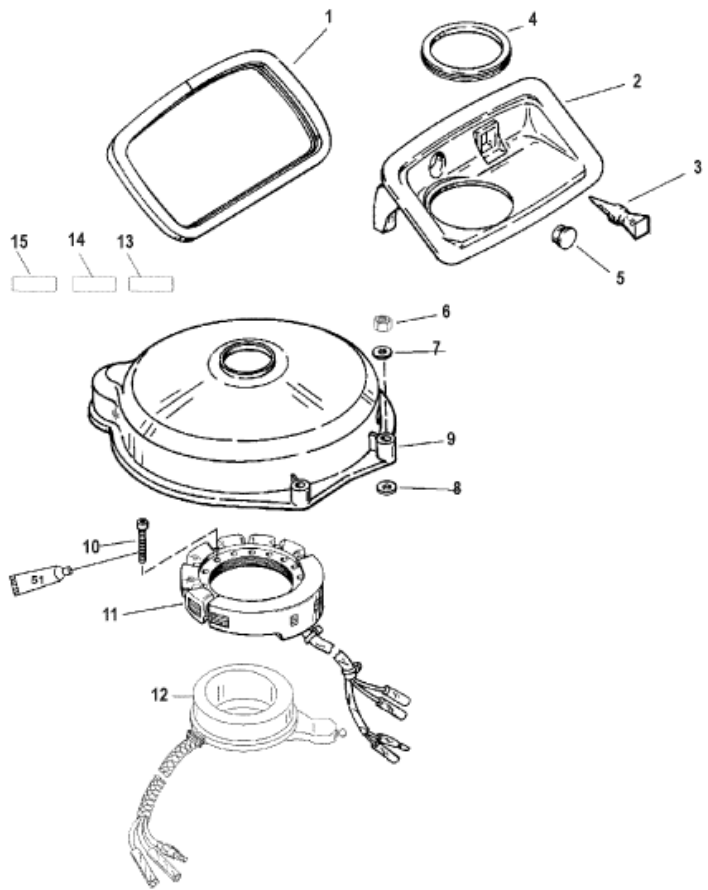

Parts List

Ref	Class	Part	Description	Qty	Comment	Footnote
1		824995	1 SEAL	1		
2		821788A	1 REST KIT, Oil Injection	1		
3	19	822513002	1 PLUG, Starter Handle	1		
4		823771001	1 GROMMET, Oil Tank	1		
5	19	822464	1 PLUG	1		
6	11	816872	4 WING NUT	4		
7	12	69056	4 WASHER, (.255 x .620 x .03)	4		
8	12	49221	4 WASHER, Neoprene	4		
9		812777T	1 COVER ASSEMBLY	1		
10	10	40139 30	5 SCREW, (M5 x 30)	5		
11	398	832075A21	1 STATOR ASSEMBLY	1		
12		853960T	1 TRIGGER	1		
13	37	804664A05	1 DECAL, EPA Information (2005)	1		22
13	37	804664A06	1 DECAL, EPA Information (2006)	1		22
14		NSS	1 NOT SOLD SEPARATE, Decal-Car	1		
15		NSS	1 NOT SOLD SEPARATE, Decal-Tir	1		